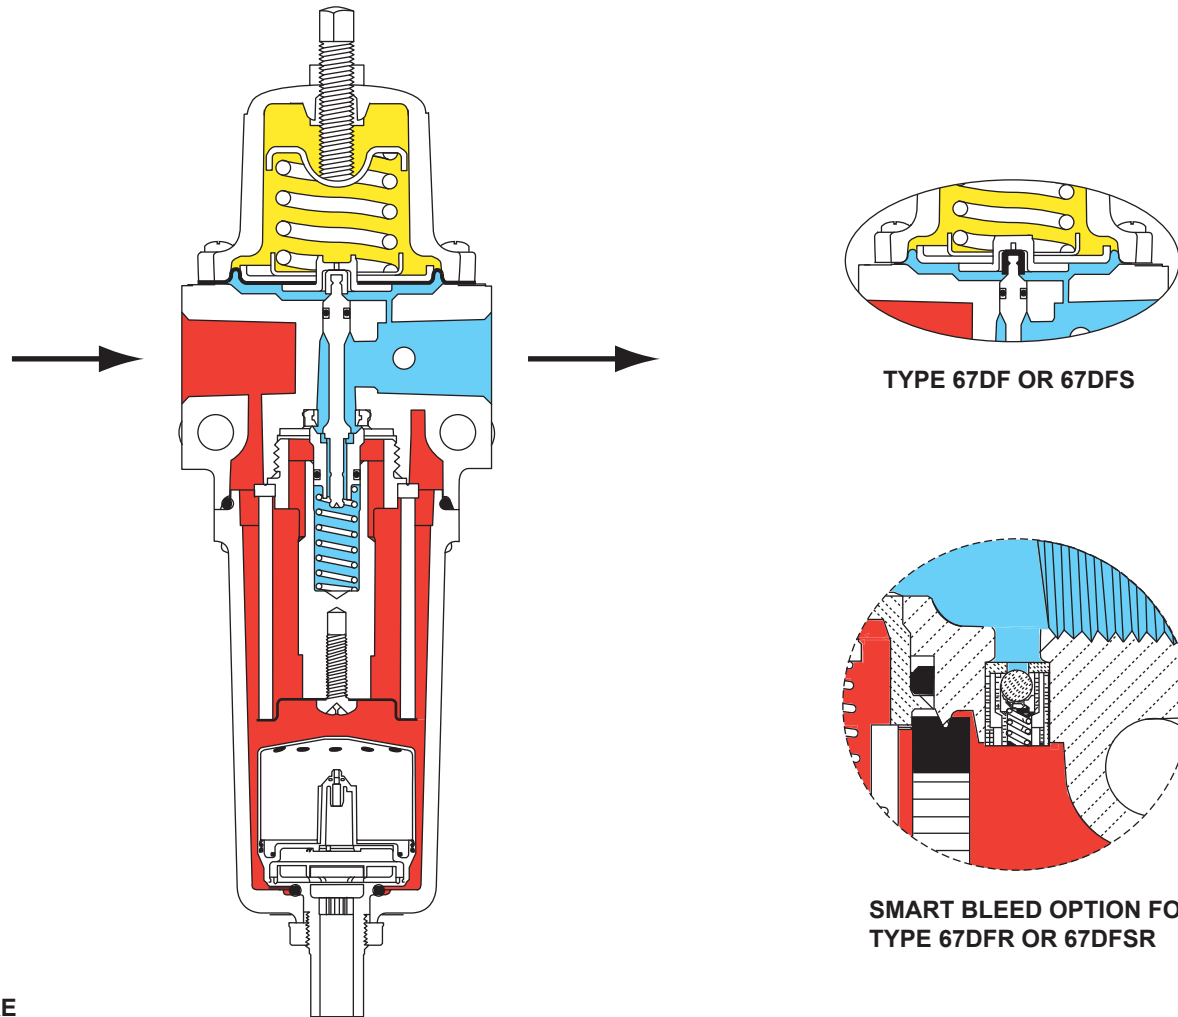

# Types 67DF, 67DFR, 67DFS, and 67DFSR Filtered Pressure Reducing Regulators

■ INLET PRESSURE  
■ OUTLET PRESSURE  
■ ATMOSPHERIC PRESSURE

TYPE 67DFR OR DFSR

TYPE 67DF OR 67DFS

SMART BLEED OPTION FOR  
TYPE 67DFR OR 67DFSR